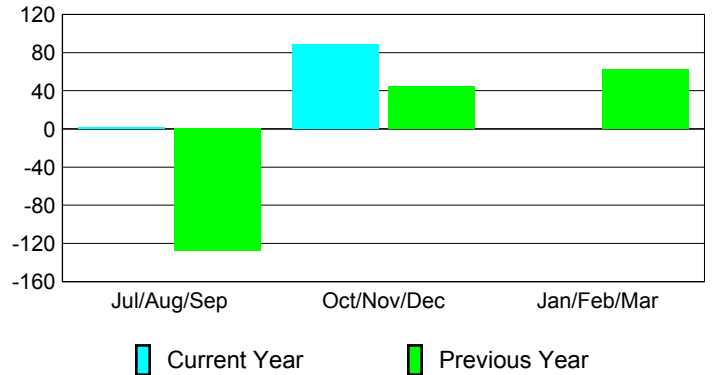

Club Results 2012-2013

Goal, New, Dropped, Gain/Loss

Comparison of Club Gain/Loss

Current Year Compared to the Previous Year

YTD Status Quo Clubs 2012-2013

Status Quo Clubs Compared to Status Quo Members

MEMBERSHIP

Membership Results
2012-2013

Membership
2011-2012

Month	Net Memb Goal	Actual New Memb	Actual Dropped Memb	Gain/Loss of Memb	Gain/Loss of Memb
Jul/Aug/Sep	64	78	-76	2	-128
Oct/Nov/Dec	32	113	-24	89	44
Jan/Feb/Mar	30				62
Totals	126	191	-100	91	-22

Membership Results 2012-2013

Goal, New, Dropped, Gain/Loss

Comparison of Membership Gain/Loss

Current Year Compared to the Previous Year

Gender Comparison 2012-2013

Jul/Aug/Sep

Oct/Nov/Dec

Jan/Feb/Mar