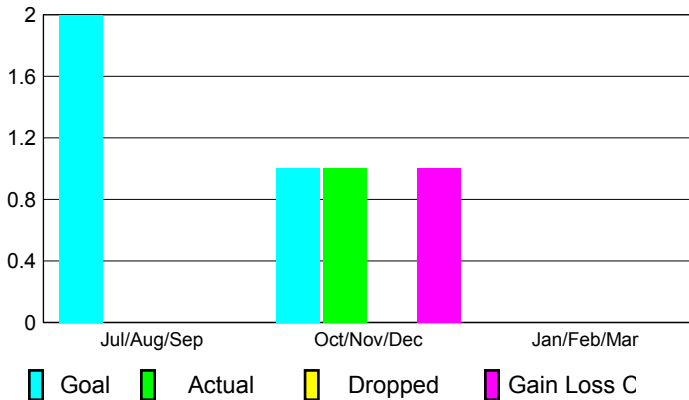

2012-2013 GMT Reports for District (or Undistricted) **District 323 F2**

GMT: KAMLESH JAIN

Location: INDIA

GMT CA: 6

CLUBS

Club Results
2012-2013

Clubs
2011-2012

Month	New Club Goal	Actual New Clubs	Actual Dropped Clubs	Gain/Loss of Clubs	Gain/Loss of Clubs
Jul/Aug/Sep	2	0	0	0	0
Oct/Nov/Dec	1	1	0	1	0
Jan/Feb/Mar	0				0
Totals	3	1	0	1	0

Club Results 2012-2013

Goal, New, Dropped, Gain/Loss

Comparison of Club Gain/Loss

Current Year Compared to the Previous Year

YTD Status Quo Clubs 2012-2013

Status Quo Clubs Compared to Status Quo Members

MEMBERSHIP