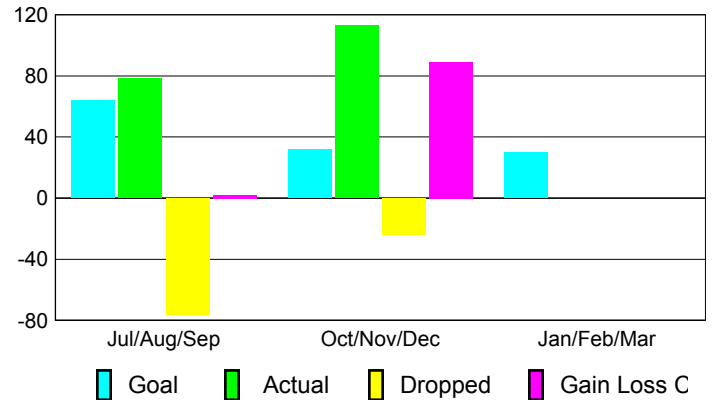

Membership Results 2012-2013

Goal, New, Dropped, Gain/Loss

Comparison of Membership Gain/Loss

Current Year Compared to the Previous Year